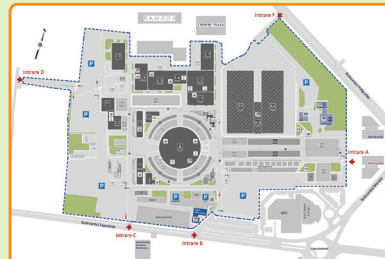

wooden buildings

association & institutions in the field

hardware

literature in the field

**Romexpo**

65 – 67 Marasti Boulevard, Bucharest

CATEGORY:

producers