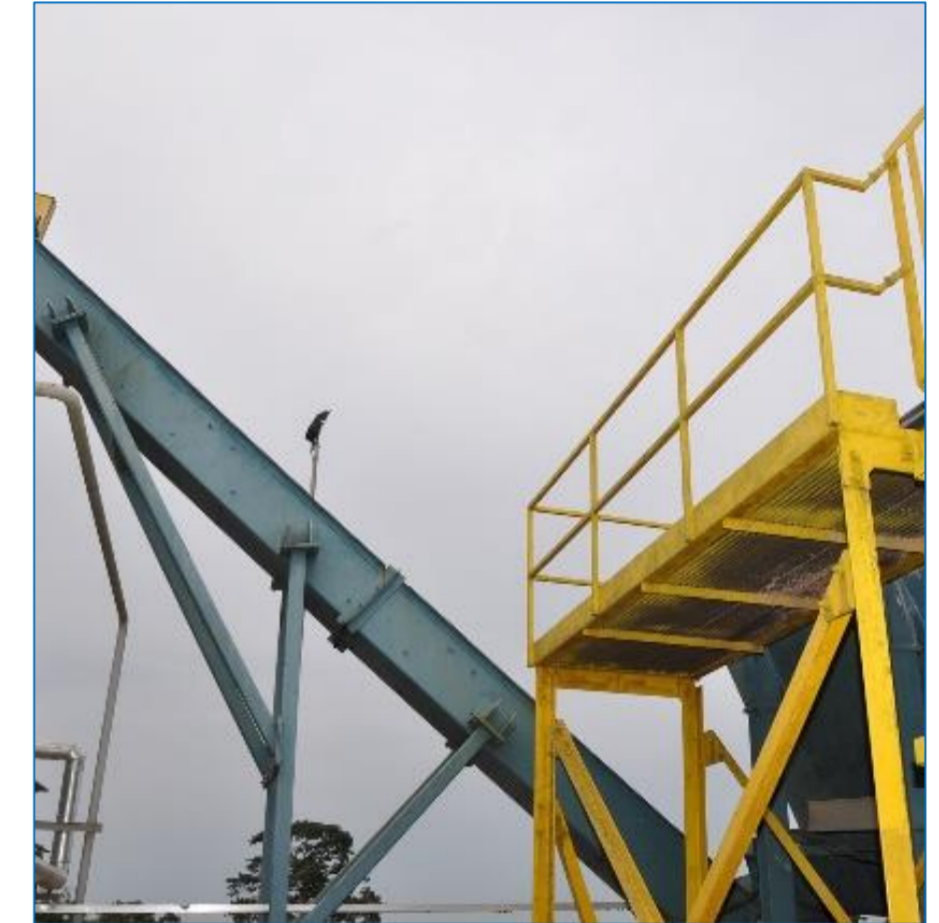

OIL WASTE TREATMENT

TAKORADI