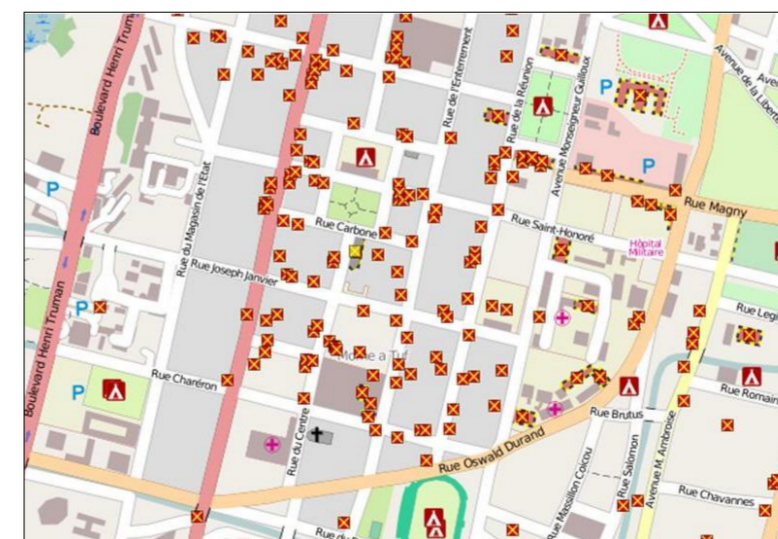

Software Development and ICT

Our Subsidiaries

- Subah Infosolutions
- Vanguard Technology
- DocuPro Limited
- Adroit Pro Limited
- Property Data Bank
- MelChia Investment
- Subah International Business