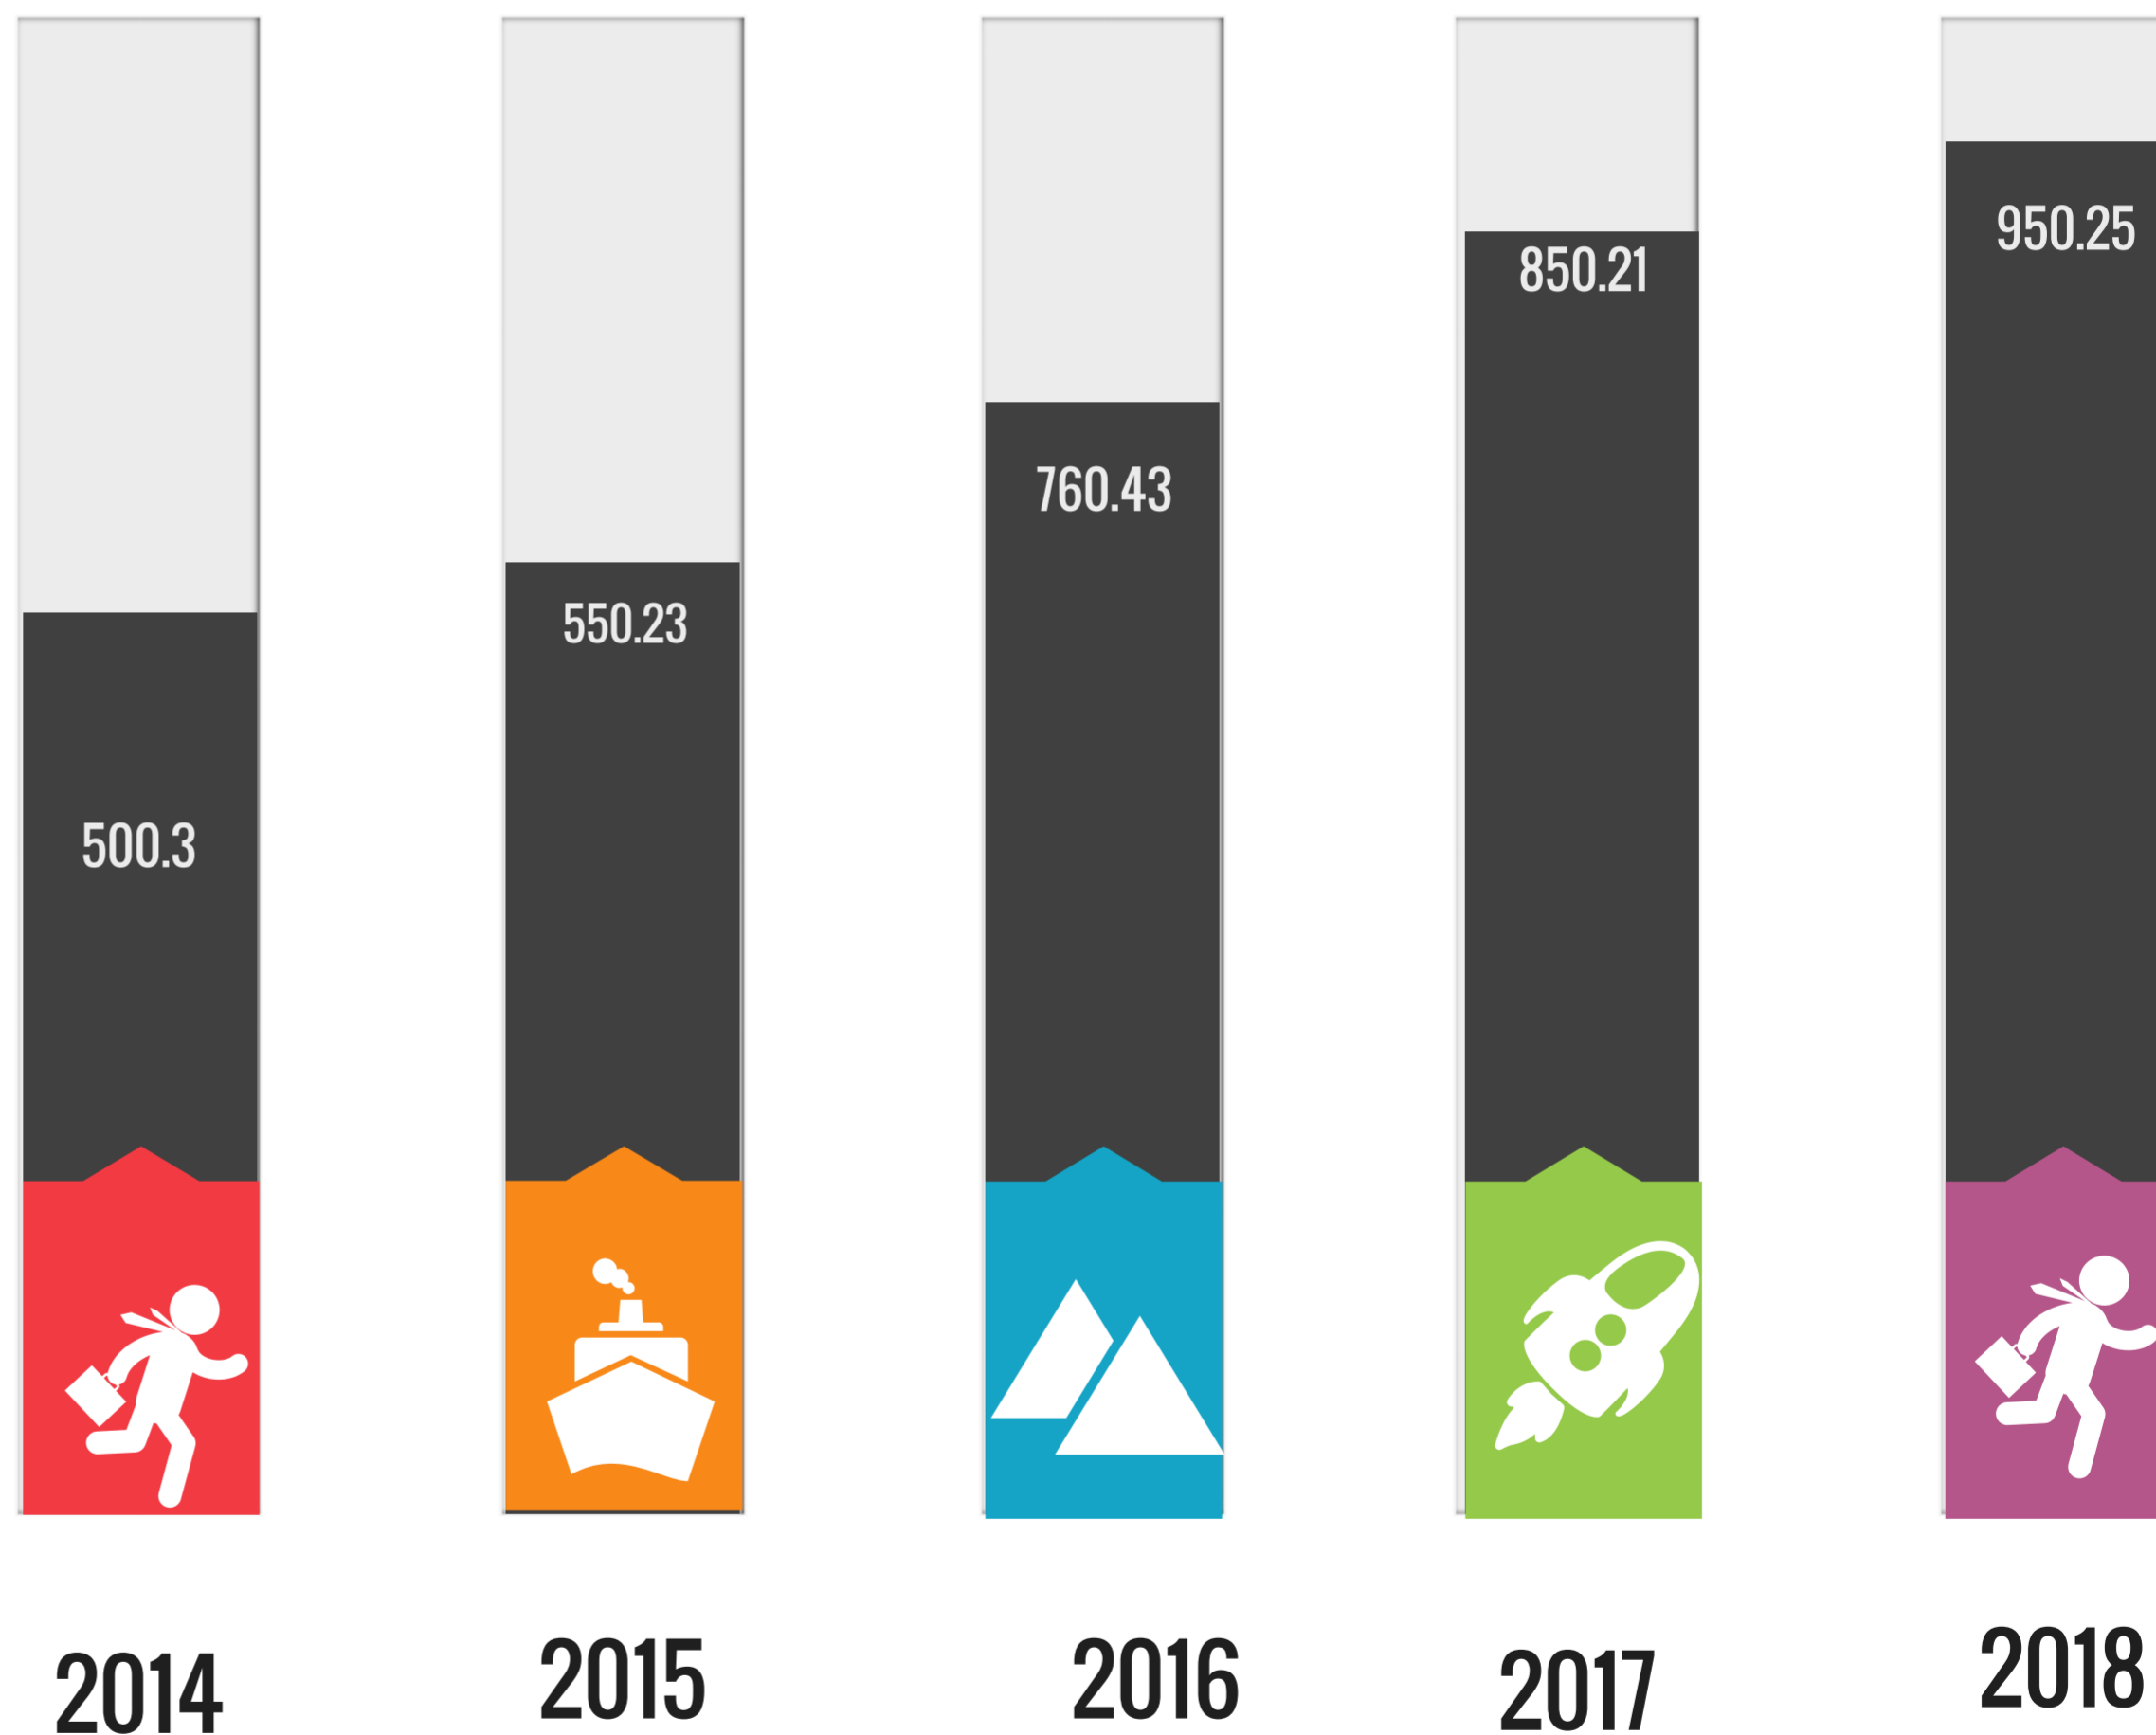

TOTAL ASSETS OF THE GROUP (US$' M)

950.25
(USD$' M)

TOTAL GROUP ASSETS FOR
THE YEAR ENDING 2018