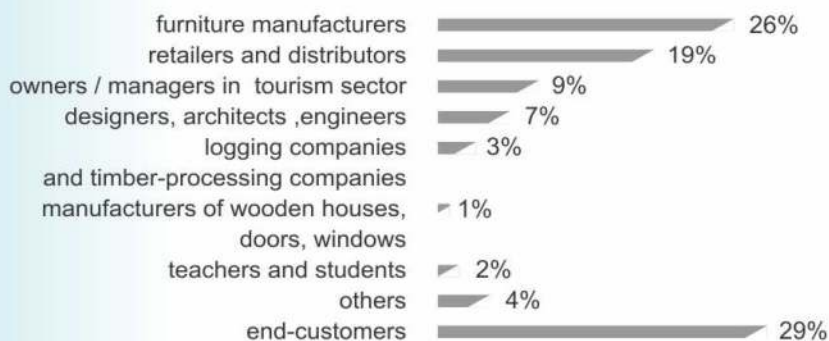

TECHNOMEBEL and WORLD OF FURNITURE 2013

- ▲ For the second consecutive year TECHNOMEBEL was held together with World of Furniture. The joint organisation of both events enabled visitors to see in one place all products of the furniture industry - the latest collections of leading Bulgarian furniture manufacturers and the latest developments in furniture materials also everything you need to equip a furniture factory.
- ▲ 5 exhibition halls with an area of 11 500 sq.m.
- ▲ 122 direct exhibitors
- ▲ 200 featured companies from Bulgaria and 24 other countries
- ▲ 77% are satisfied with their participation and outcomes
- ▲ 76% plan future participation
- ▲ 7427 visitors - professionals and end customers
- ▲ 68% of the visitors are owners or company managers
- ▲ Useful side-events program:
  - BULGARIAN FURNITURE OF THE YEAR Contest
  - Demonstrations and consultations on restoration of old furniture
  - Free professional advice on interior and product design
  - Business meetings, seminars, demonstrations
  - Designers School Contest for furniture designs by students

Visitors

Professionals and end users from Bulgaria, Greece, Turkey, Romania, Serbia, France, Austria, Netherlands, Macedonia, Albania, Czech Republic, Italy, Macedonia, Germany, UK, Spain and other countries.